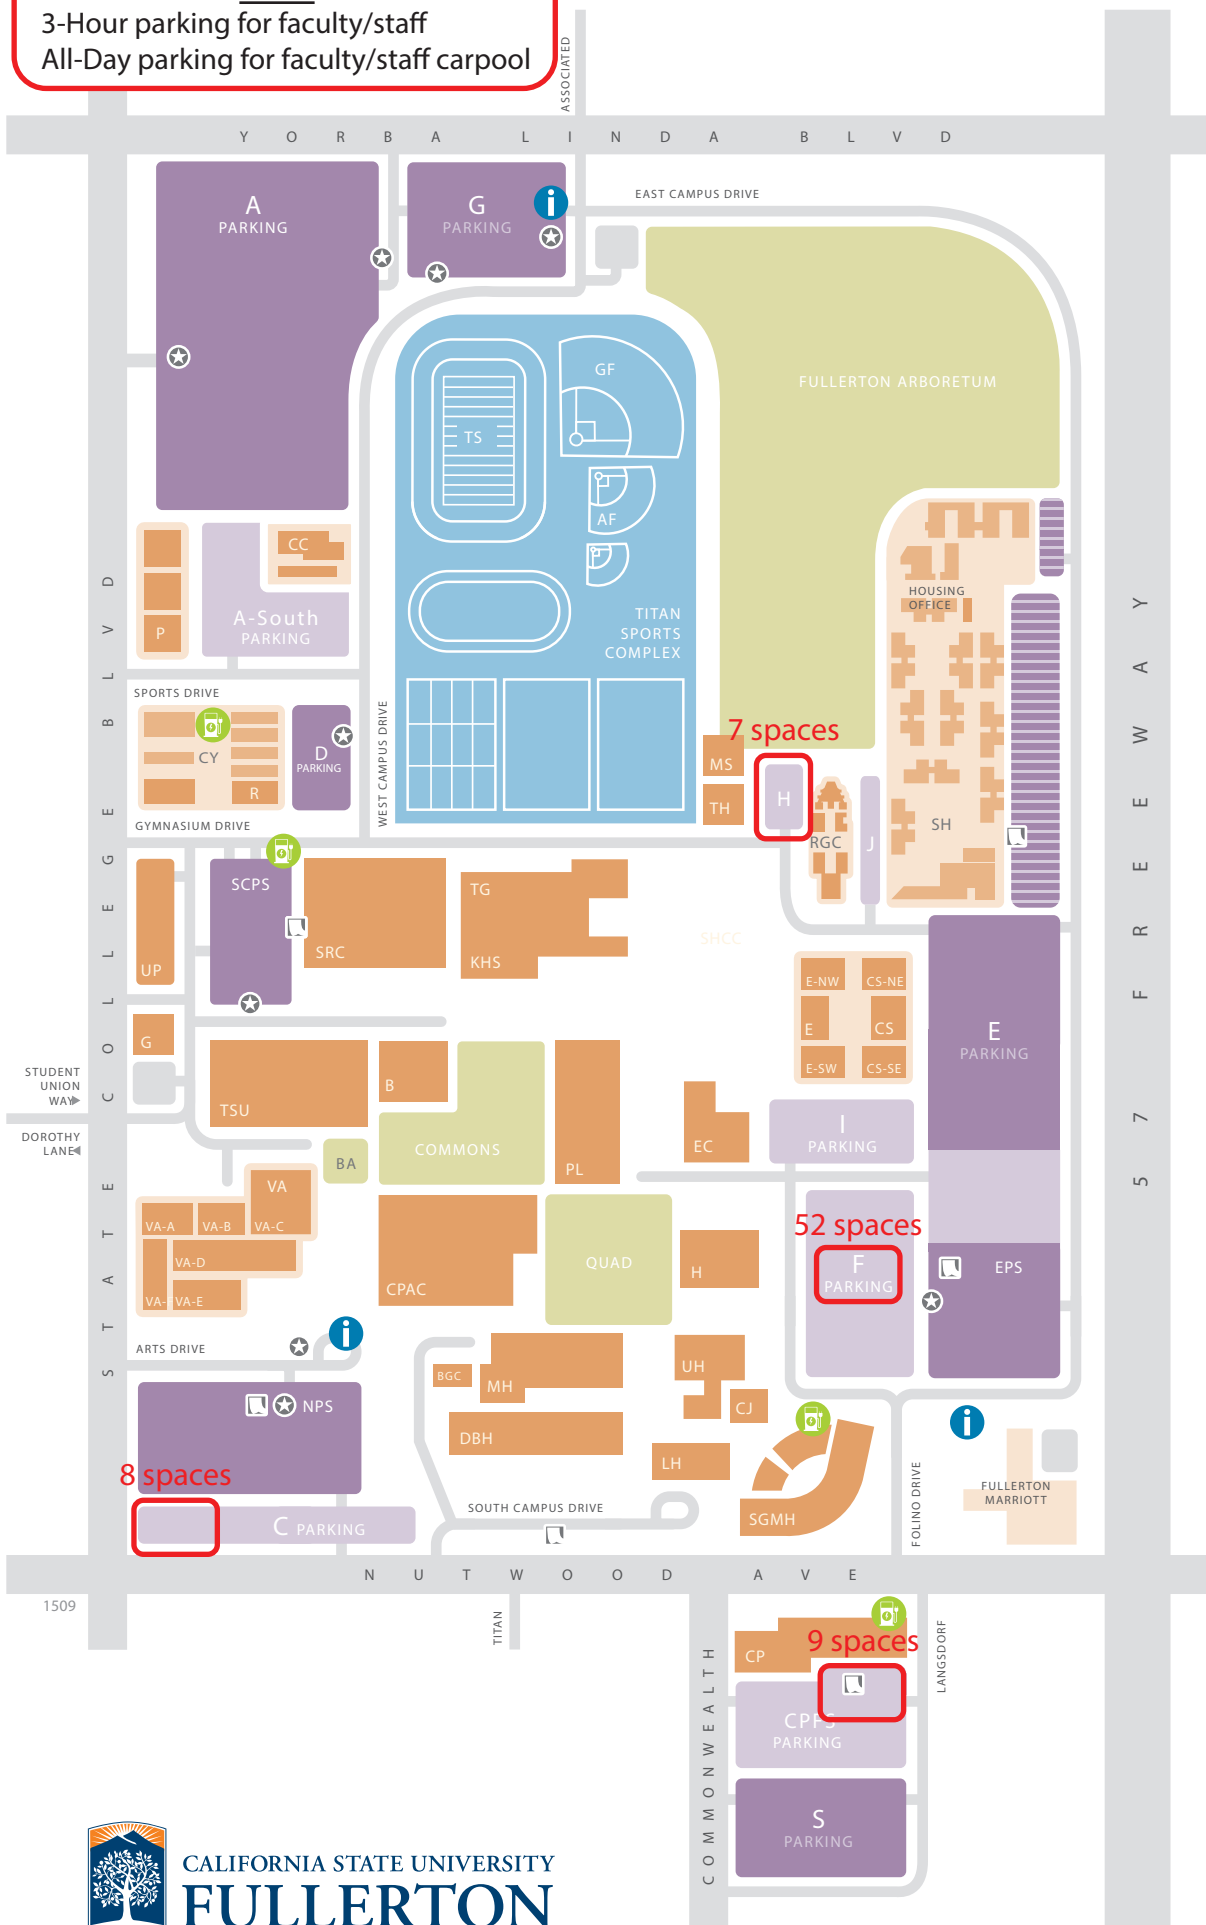

NEW:
 3-Hour parking for faculty/staff
 All-Day parking for faculty/staff carpool

- AF Anderson Field
- BA Becker Amphitheater
- BGC Greenhouse Complex
- CC Children's Center
- CJ Carl's Jr.
- CP College Park
- CPAC Clayes Performing Arts Center
- CY Corporation Yard
- CS Computer Science
- DBH Dan Black Hall
- E Engineering
- EC Education-Classroom
- ECS Engineering & Computer Science
- EPS Eastside Parking Structure
- G Golleher Alumni House
- GF Goodwin Field
- H Humanities-Social Sciences
- KHS Kinesiology & Health Science
- LH Langsdorf Hall
- MH McCarthy Hall
- MS Military Science
- P Parking & Transportation Office
- PL Pollak Library
- R Receiving
- RGC Ruby Gerontology Center
- SHCC Student Health & Counseling Center
- SGMH Mihaylo Hall
- SH Student Housing
- SRC Student Rec Center
- TB Titan Bookstore
- TG Titan Gymnasium
- TH Titan House
- TS Titan Stadium
- TSU Titan Student Union
- UH University Hall
- UP University Police
- VA Visual Arts
- NPS Nutwood Parking Structure
- SCPS State College Parking Structure

- Parking Information Center
- Buildings
- Student Parking
- Faculty/Staff Parking
- Resident Hall Parking
- Parking Permit Machine
- Park and Pay
- Electric Vehicle Charging