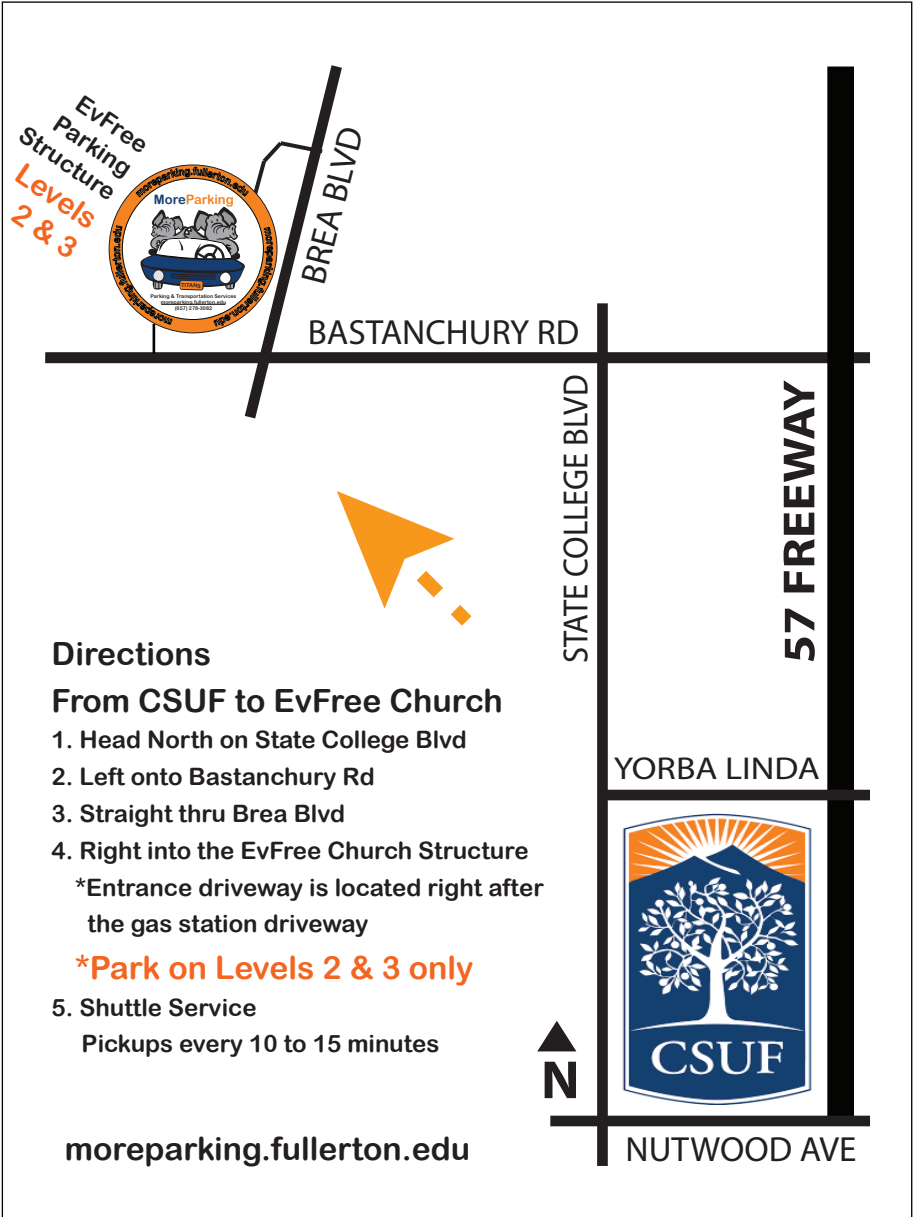

MoreParking & Shuttle Service

EvFree Church Structure

2801 Brea Blvd. Fullerton, CA 92835

Jan 23-Feb 16, Mon-Thu, 7am-6pm

Directions

From CSUF to EvFree Church

1. Head North on State College Blvd
 2. Left onto Bastanchury Rd
 3. Straight thru Brea Blvd
 4. Right into the EvFree Church Structure
*Entrance driveway is located right after the gas station driveway
- *Park on Levels 2 & 3 only**
5. Shuttle Service
Pickups every 10 to 15 minutes

moreparking.fullerton.edu

STATE COLLEGE BLVD

57 FREEWAY

YORBA LINDA

NUTWOOD AVE